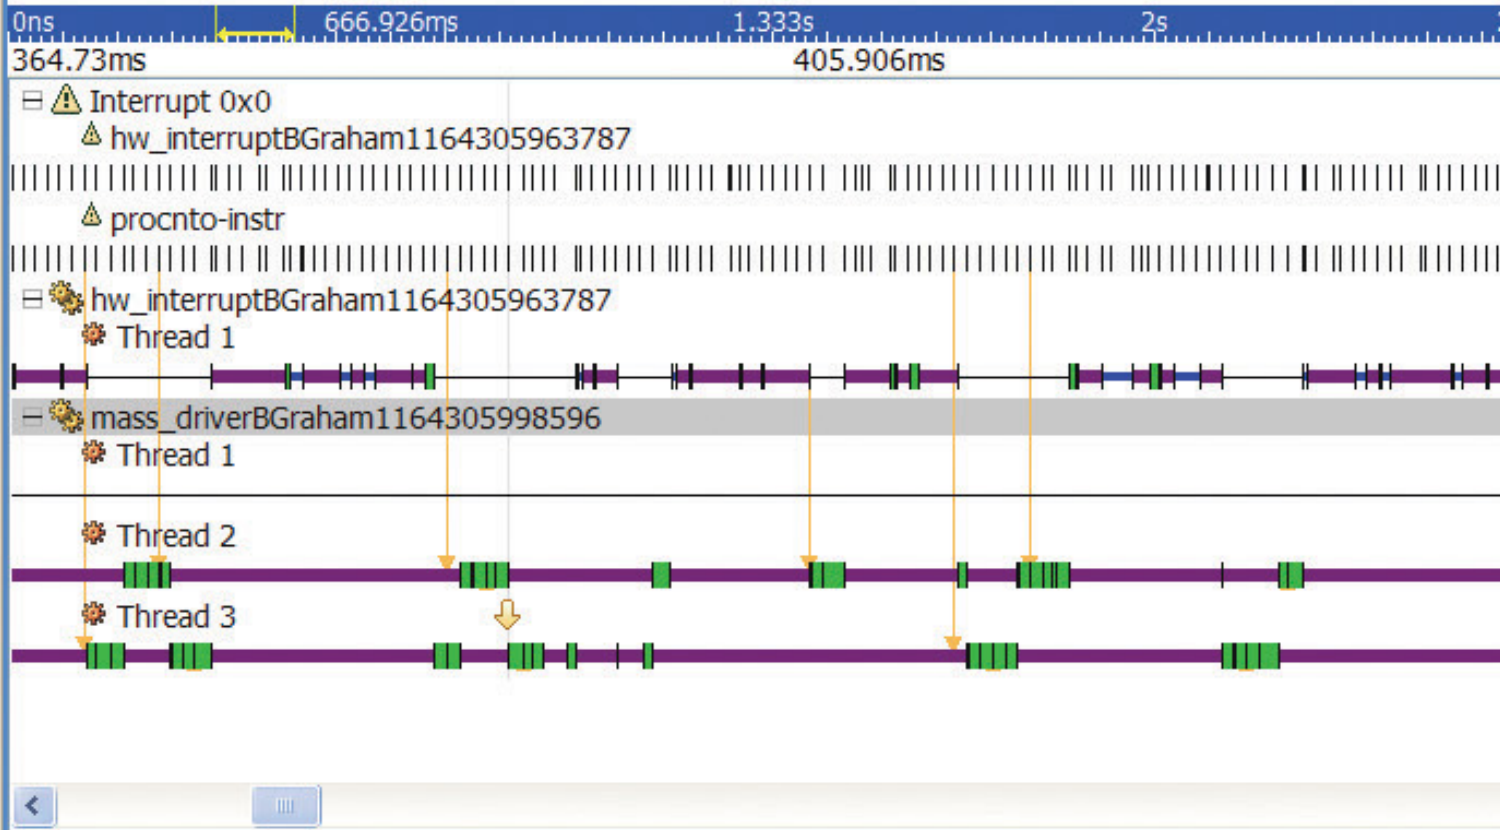

## Timeline

### Trace Event Log

Data of interrupt\_latency.kev

Event	Time	Owner
14477	405ms 906us	mass_driverBGraham1164305998596 Thread 3
14478	405ms 917us	mass_driverBGraham1164305998596 Thread 3
14479	405ms 928us	mass_driverBGraham1164305998596 Thread 3
14480	405ms 930us	mass_driverBGraham1164305998596 Thread 3
14481	405ms 931us	mass_driverBGraham1164305998596 Thread 3
14482	405ms 939us	mass_driverBGraham1164305998596 Thread 3
14483	407ms 104us	Interrupt 0x0
14484	407ms 106us	Interrupt 0x0 - hw_interruptBGraham1164305963787
14485	407ms 112us	Interrupt 0x0 - hw_interruptBGraham1164305963787