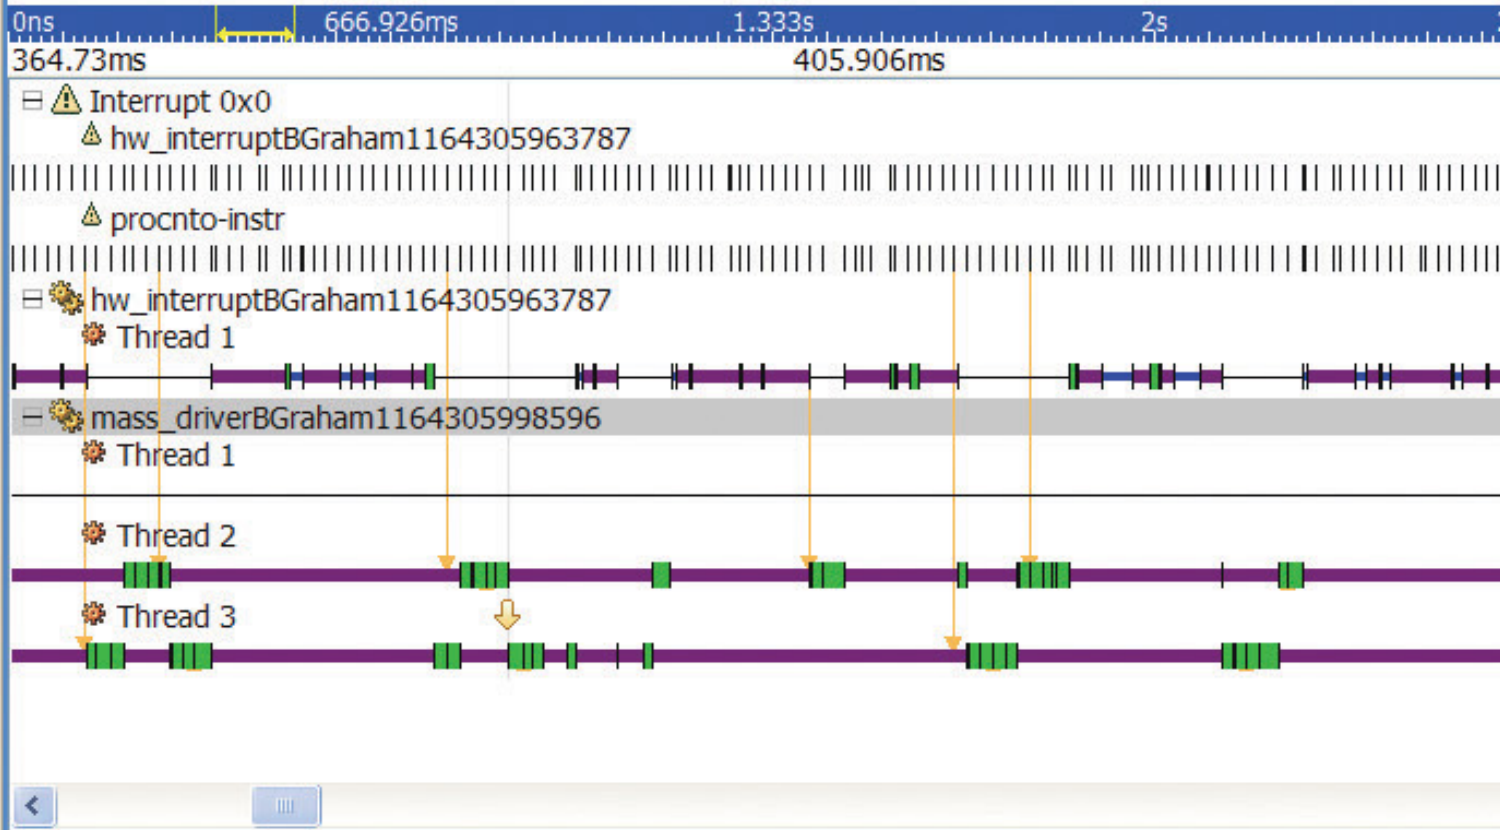

interrupt_latency.kev x

Timeline

Trace Event Log

Data of interrupt_latency.kev

Event	Time	Owner
14477	405ms 906us	mass_driverBGraham1164305998596 Thread 3
14478	405ms 917us	mass_driverBGraham1164305998596 Thread 3
14479	405ms 928us	mass_driverBGraham1164305998596 Thread 3
14480	405ms 930us	mass_driverBGraham1164305998596 Thread 3
14481	405ms 931us	mass_driverBGraham1164305998596 Thread 3
14482	405ms 939us	mass_driverBGraham1164305998596 Thread 3
14483	407ms 104us	Interrupt 0x0
14484	407ms 106us	Interrupt 0x0 - hw_interruptBGraham1164305963787
14485	407ms 112us	Interrupt 0x0 - hw_interruptBGraham1164305963787

Bookmarks General Statistics Event Owner S... Condition Stati... Filters Overview Why Running? Timelin...

Data of interrupt_latency.kev : Entire log

States

Event	Calls	Avg Duration	Max [^
Running	15637	191us	4ms
Ready	6875	1ms	3sec 5
Handler Entry	6363	7us	859us
Receive	4695	14ms	3sec 5
Reply	4509	1ms	3sec 5
Entry	3363	17us	601us