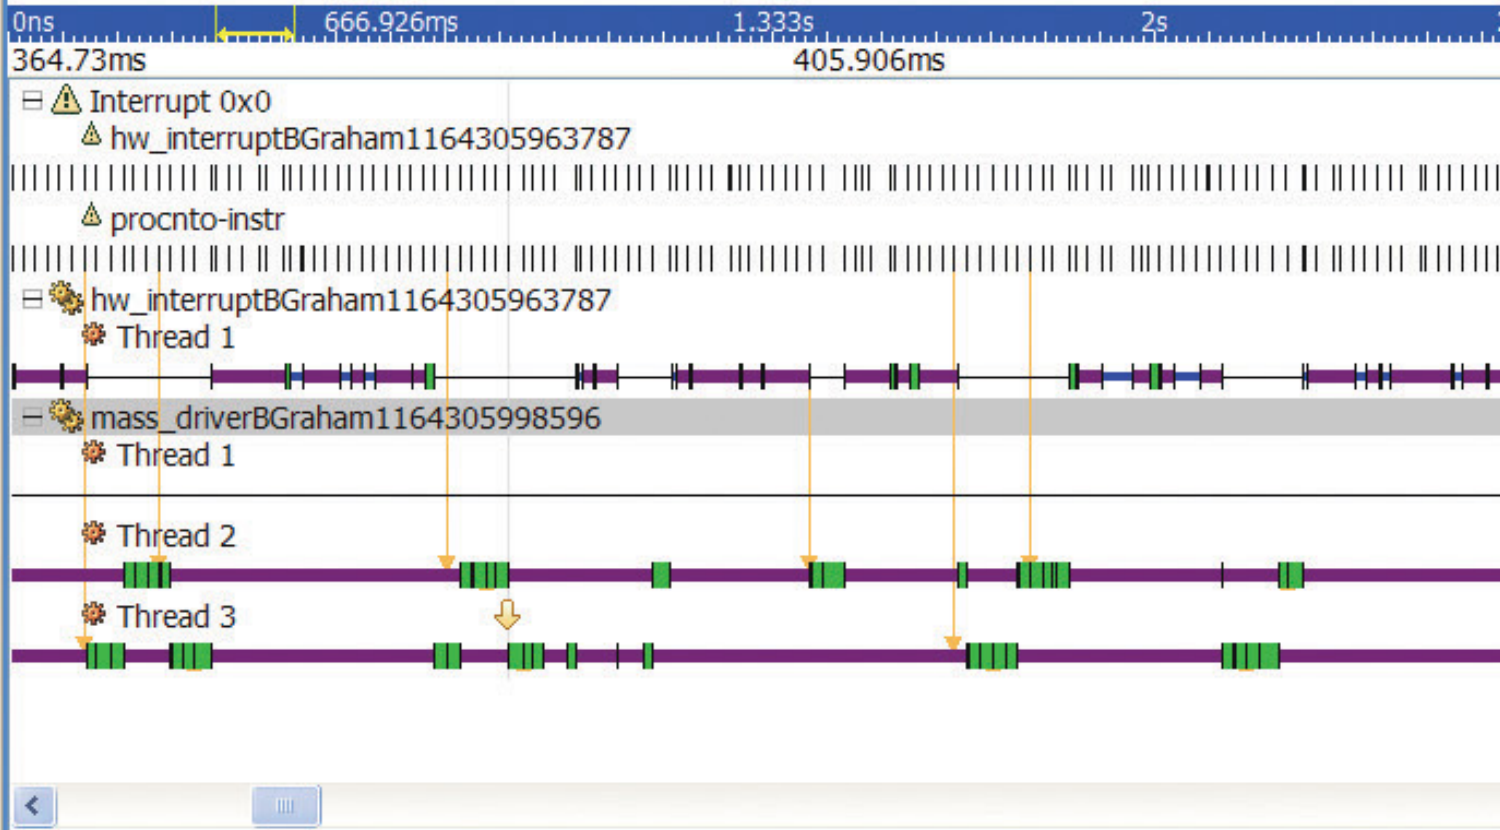

interrupt_latency.kev x

Timeline

Trace Event Log

Data of interrupt_latency.kev

Event	Time	Owner
14477	405ms 906us	mass_driverBGraham1164305998596 Thread 3
14478	405ms 917us	mass_driverBGraham1164305998596 Thread 3
14479	405ms 928us	mass_driverBGraham1164305998596 Thread 3
14480	405ms 930us	mass_driverBGraham1164305998596 Thread 3
14481	405ms 931us	mass_driverBGraham1164305998596 Thread 3
14482	405ms 939us	mass_driverBGraham1164305998596 Thread 3
14483	407ms 104us	Interrupt 0x0
14484	407ms 106us	Interrupt 0x0 - hw_interruptBGraham1164305963787
14485	407ms 112us	Interrupt 0x0 - hw_interruptBGraham1164305963787

Bookmarks General Statistics Event Owner S... Condition Stati... Filters Overview Why Running? Timeline

Data of interrupt_latency.kev : Entire log

States

Event	Calls	Avg Duration	Max [^
Running	15637	191us	4ms
Ready	6875	1ms	3sec 5
Handler Entry	6363	7us	859us
Receive	4695	14ms	3sec 5
Reply	4509	1ms	3sec 5
Entry	3363	17us	601us