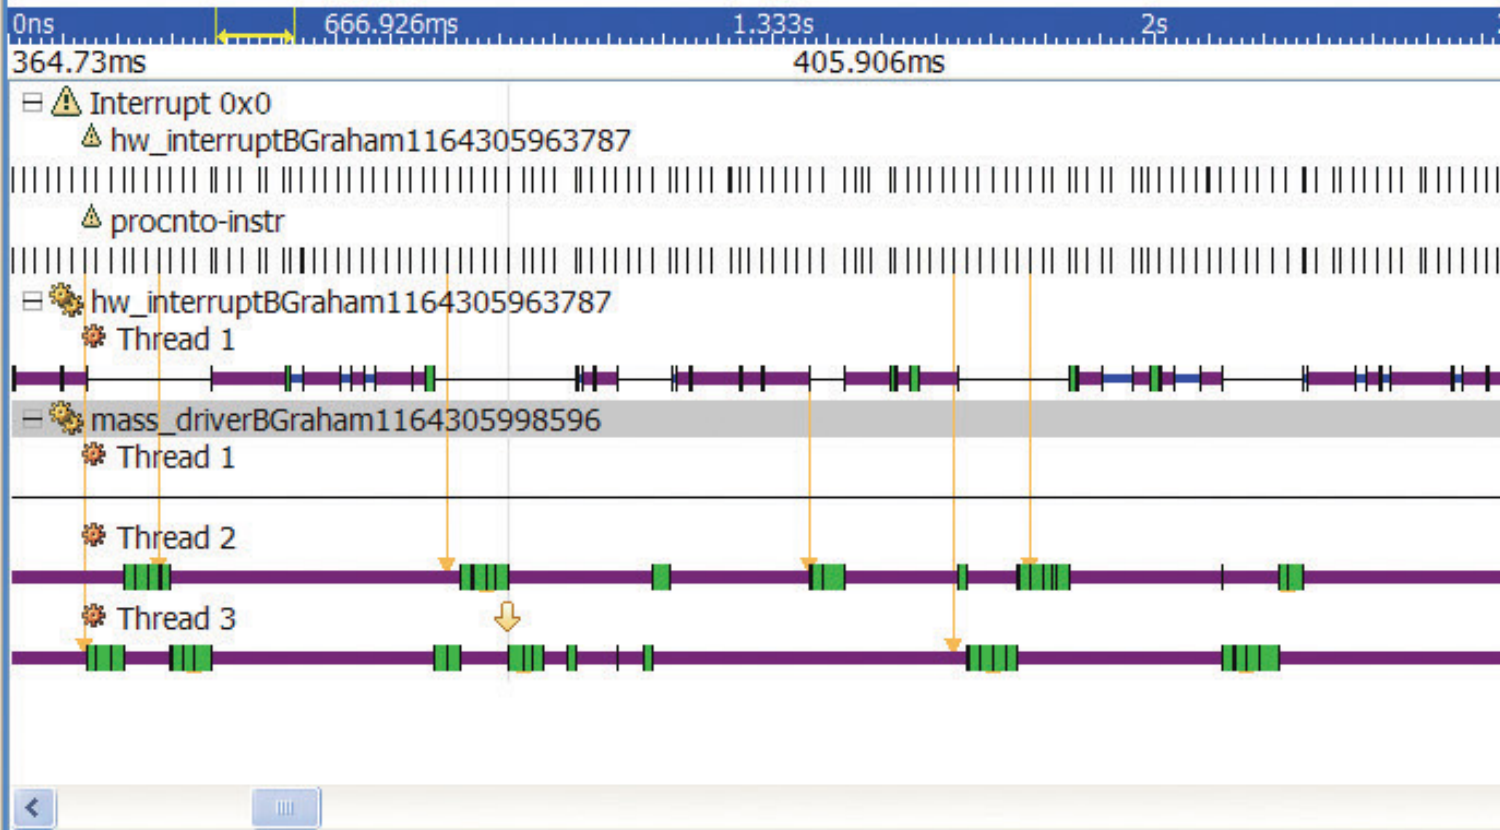

interrupt_latency.kev x

Timeline

Trace Event Log

Data of interrupt_latency.kev

Event	Time	Owner
14477	405ms 906us	mass_driverBGraham1164305998596 Thread 3
14478	405ms 917us	mass_driverBGraham1164305998596 Thread 3
14479	405ms 928us	mass_driverBGraham1164305998596 Thread 3
14480	405ms 930us	mass_driverBGraham1164305998596 Thread 3
14481	405ms 931us	mass_driverBGraham1164305998596 Thread 3
14482	405ms 939us	mass_driverBGraham1164305998596 Thread 3
14483	407ms 104us	Interrupt 0x0
14484	407ms 106us	Interrupt 0x0 - hw_interruptBGraham1164305963787
14485	407ms 112us	Interrupt 0x0 - hw_interruptBGraham1164305963787

Bookmarks General Statistics Event Owner S... Condition Stati... Filters Overview Why Running? Timelin...

Data of interrupt_latency.kev : Entire log

States

Event	Calls	Avg Duration	Max [^
Running	15637	191us	4ms
Ready	6875	1ms	3sec 5
Handler Entry	6363	7us	859us
Receive	4695	14ms	3sec 5
Reply	4509	1ms	3sec 5
Entry	3363	17us	601us