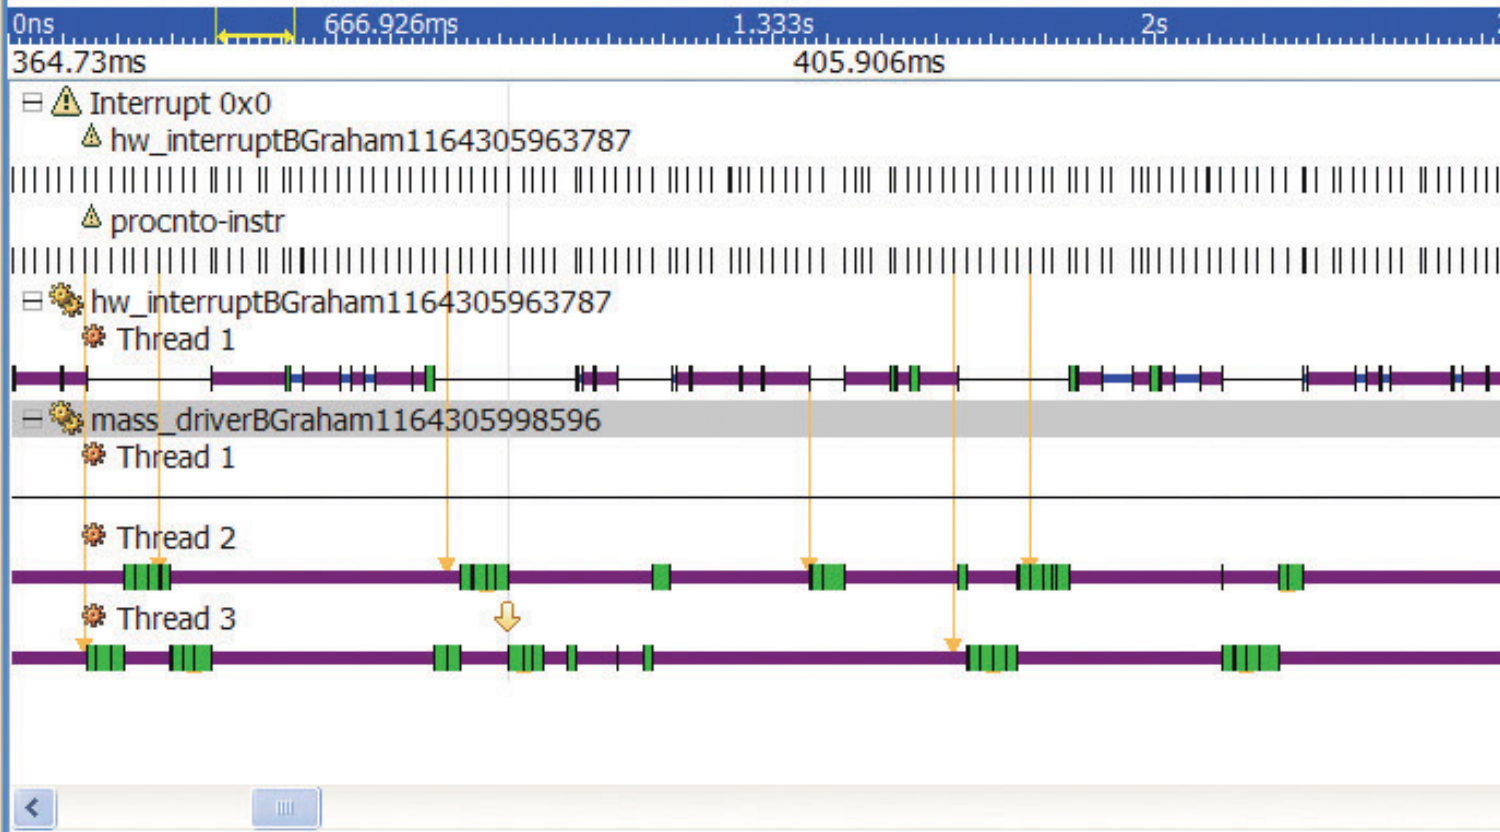

interrupt_latency.kev x

Timeline

Trace Event Log

Data of interrupt_latency.kev

Event	Time	Owner
14477	405ms 906us	mass_driverBGraham1164305998596 Thread 3
14478	405ms 917us	mass_driverBGraham1164305998596 Thread 3
14479	405ms 928us	mass_driverBGraham1164305998596 Thread 3
14480	405ms 930us	mass_driverBGraham1164305998596 Thread 3
14481	405ms 931us	mass_driverBGraham1164305998596 Thread 3
14482	405ms 939us	mass_driverBGraham1164305998596 Thread 3
14483	407ms 104us	Interrupt 0x0
14484	407ms 106us	Interrupt 0x0 - hw_interruptBGraham1164305963787
14485	407ms 112us	Interrupt 0x0 - hw_interruptBGraham1164305963787

Bookmarks General Statistics Event Owner S... Condition Stati... Filters Overview Why Running? Timeline

Data of interrupt_latency.kev : Entire log

States

Event	Calls	Avg Duration	Max [^
Running	15637	191us	4ms
Ready	6875	1ms	3sec 5
Handler Entry	6363	7us	859us
Receive	4695	14ms	3sec 5
Reply	4509	1ms	3sec 5
Entry	3363	17us	601us