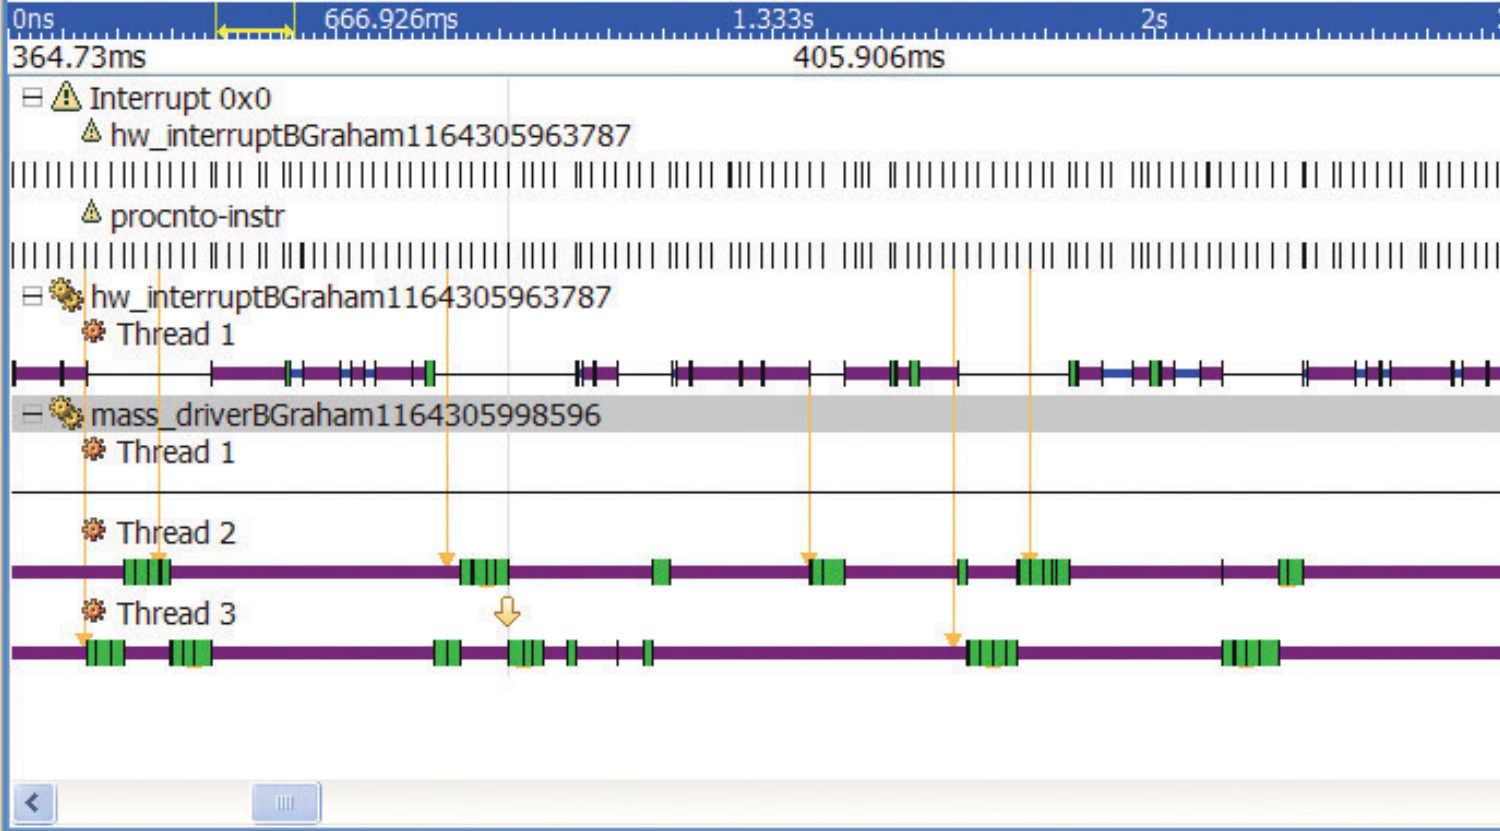

interrupt_latency.kev x

Timeline

Trace Event Log

Data of interrupt_latency.kev

Event	Time	Owner
14477	405ms 906us	mass_driverBGraham1164305998596 Thread 3
14478	405ms 917us	mass_driverBGraham1164305998596 Thread 3
14479	405ms 928us	mass_driverBGraham1164305998596 Thread 3
14480	405ms 930us	mass_driverBGraham1164305998596 Thread 3
14481	405ms 931us	mass_driverBGraham1164305998596 Thread 3
14482	405ms 939us	mass_driverBGraham1164305998596 Thread 3
14483	407ms 104us	Interrupt 0x0
14484	407ms 106us	Interrupt 0x0 - hw_interruptBGraham1164305963787
14485	407ms 112us	Interrupt 0x0 - hw_interruptBGraham1164305963787

Bookmarks General Statistics Event Owner S... Condition Stati... Filters Overview Why Running? Timeline

Data of interrupt_latency.kev : Entire log

States

Event	Calls	Avg Duration	Max [^
Running	15637	191us	4ms
Ready	6875	1ms	3sec 5
Handler Entry	6363	7us	859us
Receive	4695	14ms	3sec 5
Reply	4509	1ms	3sec 5
Entry	3363	17us	601us