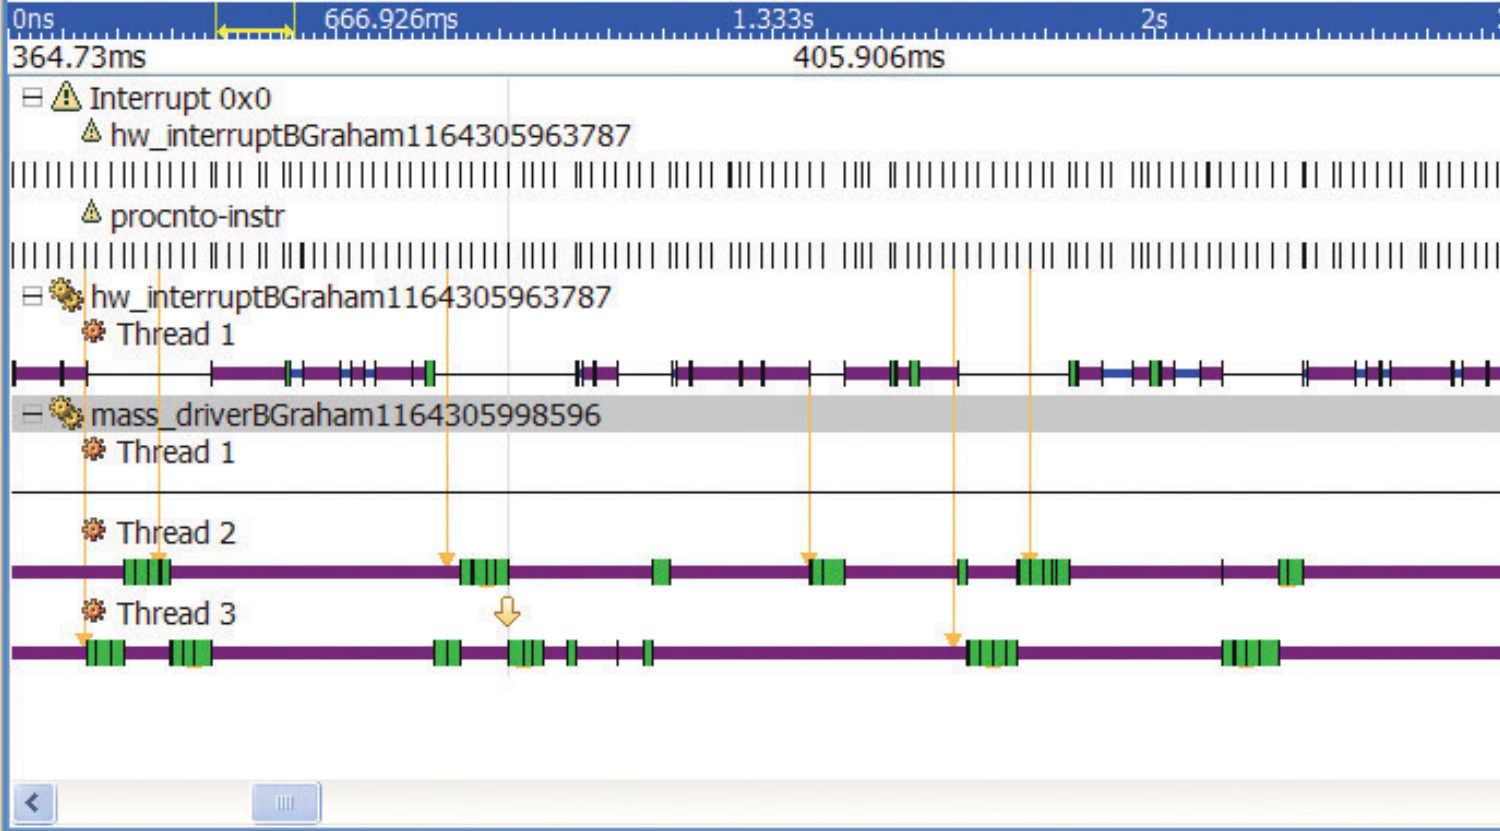

## Timeline

### Trace Event Log

Data of interrupt\_latency.kev

Event	Time	Owner
14477	405ms 906us	mass_driverBGraham1164305998596 Thread 3
14478	405ms 917us	mass_driverBGraham1164305998596 Thread 3
14479	405ms 928us	mass_driverBGraham1164305998596 Thread 3
14480	405ms 930us	mass_driverBGraham1164305998596 Thread 3
14481	405ms 931us	mass_driverBGraham1164305998596 Thread 3
14482	405ms 939us	mass_driverBGraham1164305998596 Thread 3
14483	407ms 104us	Interrupt 0x0
14484	407ms 106us	Interrupt 0x0 - hw_interruptBGraham1164305963787
14485	407ms 112us	Interrupt 0x0 - hw_interruptBGraham1164305963787